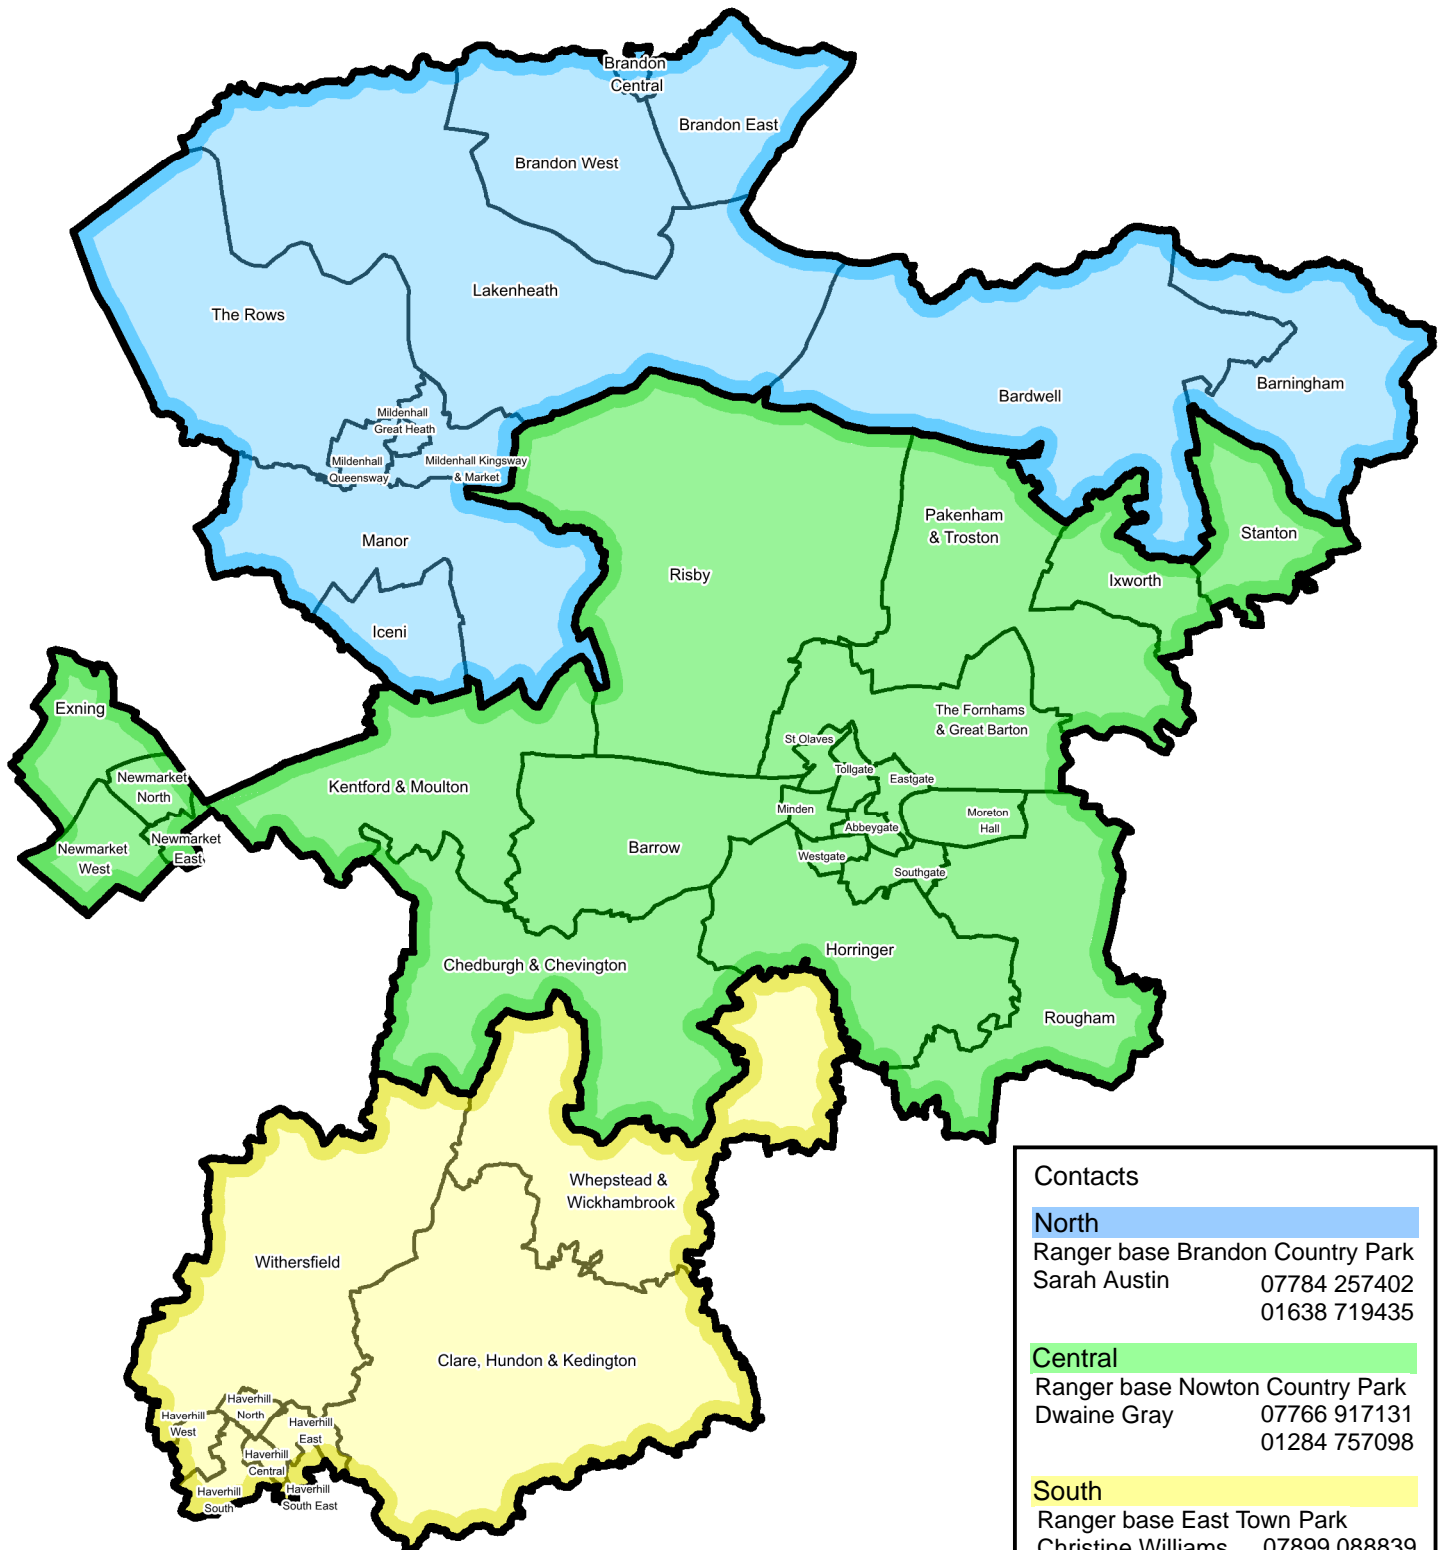

# Parks Ranger Service Ward Map 2019-20

Contacts	
<b>North</b>	
Ranger base Brandon Country Park	
Sarah Austin	07784 257402
	01638 719435
<b>Central</b>	
Ranger base Nowton Country Park	
Dwayne Gray	07766 917131
	01284 757098
<b>South</b>	
Ranger base East Town Park	
Christine Williams	07899 088839
	01400 710745